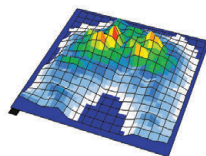

Shown on model 785 Elite Tilt Recliner

**Available for BRODA Positioning and Mobility Models:**

**BRODA app Standard Features (Positioning Chair Models)**

- Contoured seat cushion with stable base and removable cover
- Contoured back cushion with mild lumbar and lateral torso support
- Head support with elevated edges to support the head
- Independently adjustable pillow with soft foam
- Shoulder bolsters (for use with Broda wing frame)
- Calf support with elevated edges to aid in centering of lower extremities
- Foot support with non-skid surface and elevated edges to aid in foot support

*BRODA app mobility chair option does not include foot and calf support. (Optional choice of wings and shoulder bolsters available)*

**The BRODA app works in harmony with Comfort Tension Seating®**

**app seating surface combined with full tilt in space and recline positioning, provide an unsurpassed ergonomic seating option.**