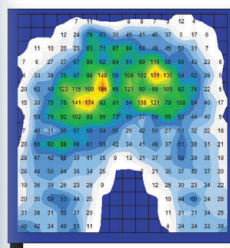

Shown on model 785 Elite Tilt Recliner

**Available for BRODA Positioning and Mobility Models:**

**BRODA app Standard Features (Positioning Chair Models)**

- Contoured seat cushion with stable base and removable cover
- Contoured back cushion with mild lumbar and lateral torso support
- Head support with elevated edges to support the head
- Independently adjustable pillow with soft foam
- Shoulder bolsters (for use with Broda wing frame)
- Calf support with elevated edges to aid in centering of lower extremities
- Foot support with non-skid surface and elevated edges to aid in foot support

*BRODA app mobility chair option does not include foot and calf support. (Optional choice of wings and shoulder bolsters available)*

**The BRODA app works in harmony with Comfort Tension Seating®**

**app seating surface combined with full tilt in space and recline positioning, provide an unsurpassed ergonomic seating option.**