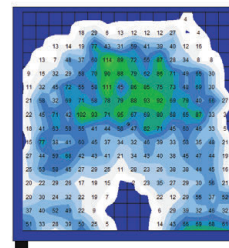

Shown on model 785 Elite Tilt Recliner

**Available for BRODA Positioning and Mobility Models:**

**BRODA app Standard Features (Positioning Chair Models)**

- Contoured seat cushion with stable base and removable cover
- Contoured back cushion with mild lumbar and lateral torso support
- Head support with elevated edges to support the head
- Independently adjustable pillow with soft foam
- Shoulder bolsters (for use with Broda wing frame)
- Calf support with elevated edges to aid in centering of lower extremities
- Foot support with non-skid surface and elevated edges to aid in foot support

*BRODA app mobility chair option does not include foot and calf support. (Optional choice of wings and shoulder bolsters available)*

**The BRODA app works in harmony with Comfort Tension Seating®**

**app seating surface combined with full tilt in space and recline positioning, provide an unsurpassed ergonomic seating option.**