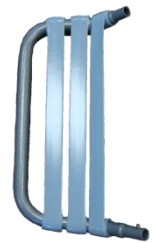

LTS

Lateral Torso Supports
Factory Install Recommended

CC-LTS

Lateral Torso Supports by
Comfort Company

LATERAL-MD

Molded Laterals

WING-ROD

Wing Rod frame
(use with SB-RD-SH only)