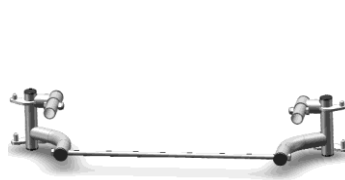

Back Height Kit for All Models (1 ½ " & 3")
(straps not shown but included in kit)

SM-HANGER

Seat Mount Hangers
Short - Straight

SM-HANGER

Seat Mount Hangers
Long - Straight

SM-HANGER

Seat Mount Hangers
Short - Flared