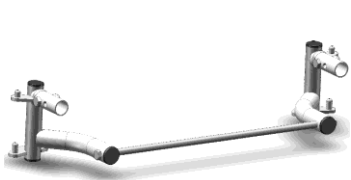

Miscellaneous – Parts, Accessories & Kits (con't)

No Image Available

DEPTH-KIT-48/48R

Seat Depth Kit for 48 & 48R
(1 ½ " & 3")

No Image Available

DEPTH-KIT-30VT/MID/85V

Seat Depth Kit for 30VT, MID & 85V
(1 ½ " & 3")

No Image Available

DEPTH-KIT-785

Seat Depth Kit for 785
(1 ½ " & 3")

No Image Available

HGHT-SEAT-KIT-EL

Seat Height Kit for Elite
(1 ½ " & 3")

No Image Available

HGHT-BACK-KIT

Back Height Kit for All Models (1 ½ " & 3")
(straps not shown but included in kit)

SM-HANGER

Seat Mount Hangers
Short - Straight