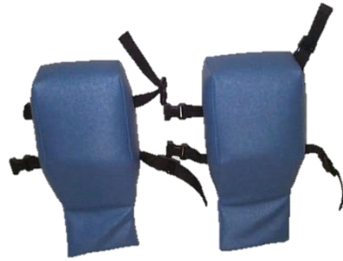


Parts & Accessories

Index

	Page
By Chair Model	
Elite	2
MIDLINE	3
30VT	4
Pedal Chair	5
Pedal Rocker	5
Glider	5
Vanguard Bari Chair	6
Shower/Commodes	7
Comfort Tilt	8
Accessory Cushions & Parts	
Bolsters	9
Laterals	9
Headrests	10
Armrests	10
Seat & Back Pads	
Pads	11
Covers	11
Positioning Belts	
Lap Belts	12
Thigh Belts	12
Trays	
Full & Half Trays	12
Padded Tray Cover	12
Replacement Tray Strap	12
Footrests	
Footrests	13
Footrest Supports	13
Cylinders & Cables	
Cylinders	14
Actuator	14
Cables with Handles	14
Stabilizers/Anti-Tippers	
Stabilizers	14
Anti-Tippers	14
Casters/Mag Wheels	
Casters	15
Mag Wheels	15
Miscellaneous Accessories, Parts, Cushions & Kits	
Contracture Sling	16
IV Pole & Holder	18
O2 Holder	18
Miscellaneous Pads & Parts	16, 17,18
Seat Sizing Kits	17

ELITE 785 & 85V – Replacement Padding & Casters

NR
Neckrest Pad Standard

SB-SH
Shoulder Bolster Pad (pair)

SP-TC
Seat Pad & Terry Cover

BP-TC
Back Pad with Terry Cover

USP-ELV2/V3/985
Upper Side Pad Elite pair

LSP-BM-ELV2/V3
Lower Base Mount Side Pad Elite V2/V3 pair (Post May 2009)

LSP-SM-ELV2
Lower Seat Mount Side Pad Elite V2

LSP-SM-ELV3
Lower Seat Mount Side Pad Elite V3

CP
Calf Pad

SP-SPLIT
Sole Split Pads (pair)